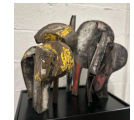

Wilay *Abrazo* 2019 Metal 20x23x16 $4,000.00